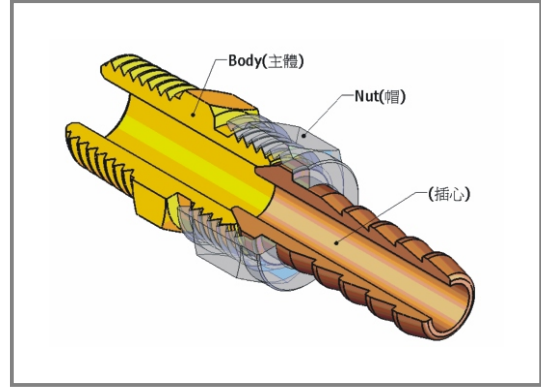

# A/E Hose Barb Fittings

**A/E series**  
Hose Barb Fittings  
插心系列

## A/E Hose Barb Fittings 插心系列

### 特點

應用於低壓水的傳遞。  
使用hose 軟管，可以重複使用。

### Assembly Instruction

1. Cut hose clearly and squarely to length
2. Slide clamp on hose
3. Lubricate hose. Push hose on fitting until hose bottoms against stop ring or hex
4. As shown below, position hose clamp and secure with Screwdriver or wrench.